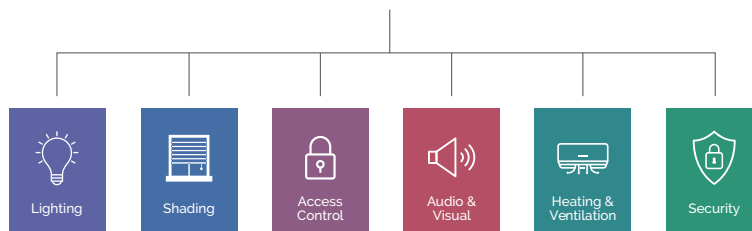

INTEGRATED CONTROLS

WORKING TOGETHER FOR IMPROVED EFFICIENCY

Integrated Control Systems unify the disparate technologies in buildings so they can communicate and work together intelligently. This lowers costs and boosts efficiencies.

The unique distributed architecture enables the multi-tasking that's essential for a complete building control solution. Multiple programs can operate independently and simultaneously, and rapidly communicate with each other.